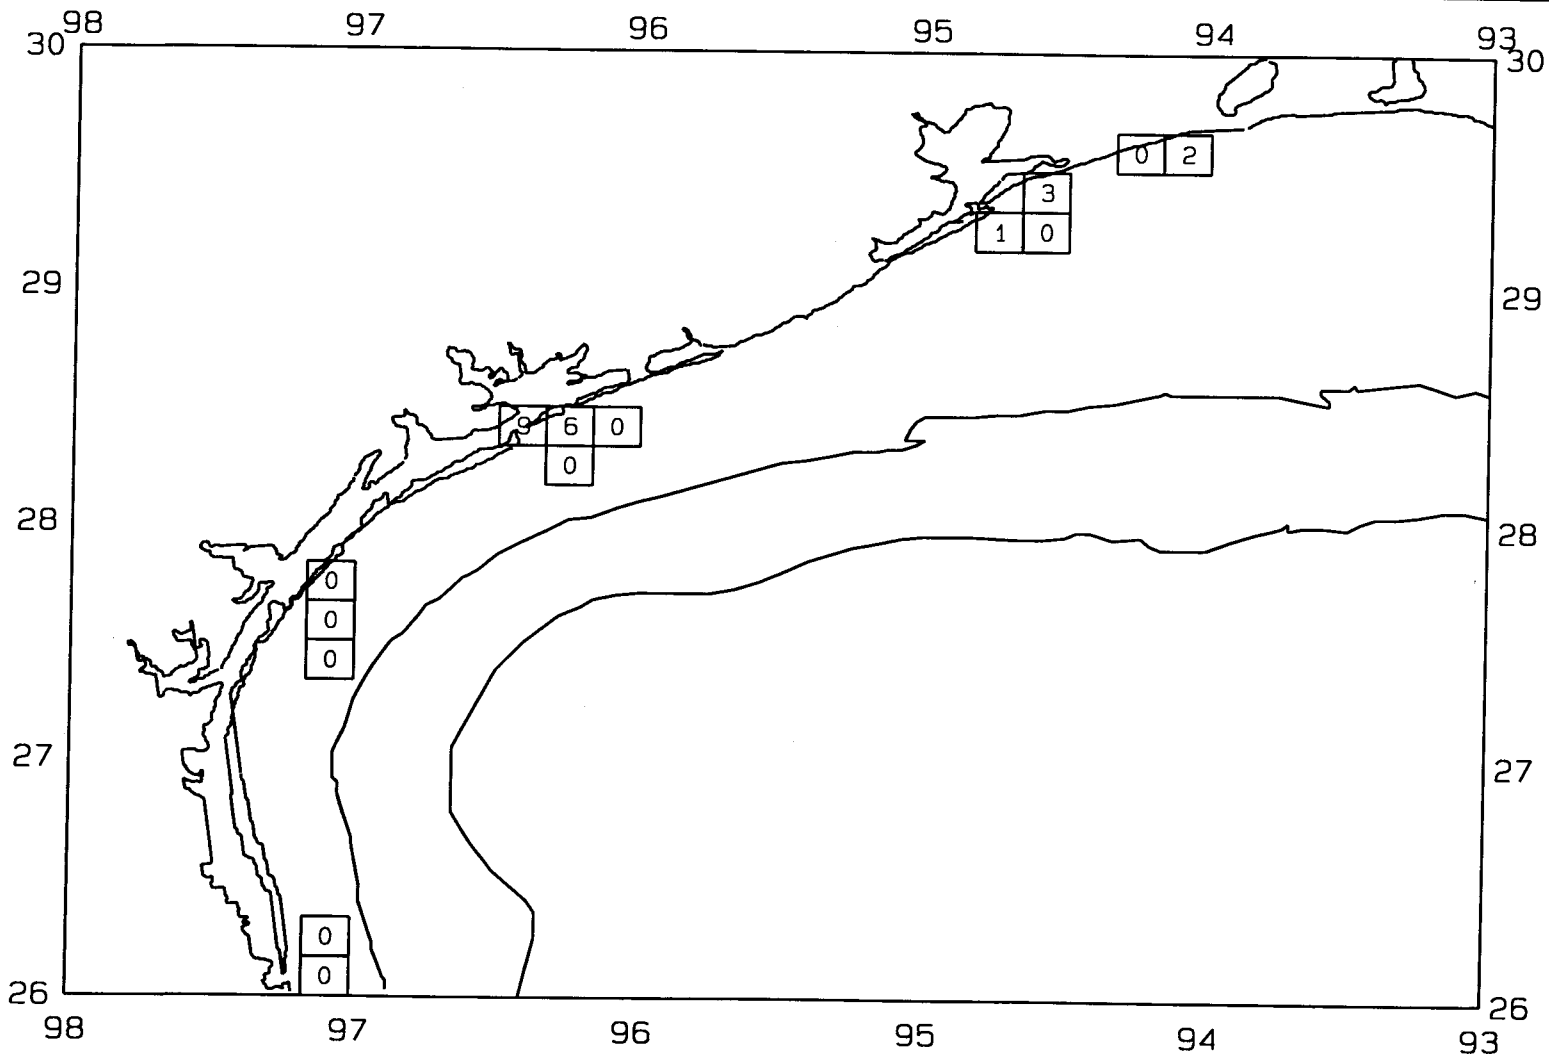

SEAMAP03

SAMPLING DATES FROM 6/02/03 TO 6/04/03

AVERAGE WHITE SHRIMP CATCH IN POUNDS/HOUR