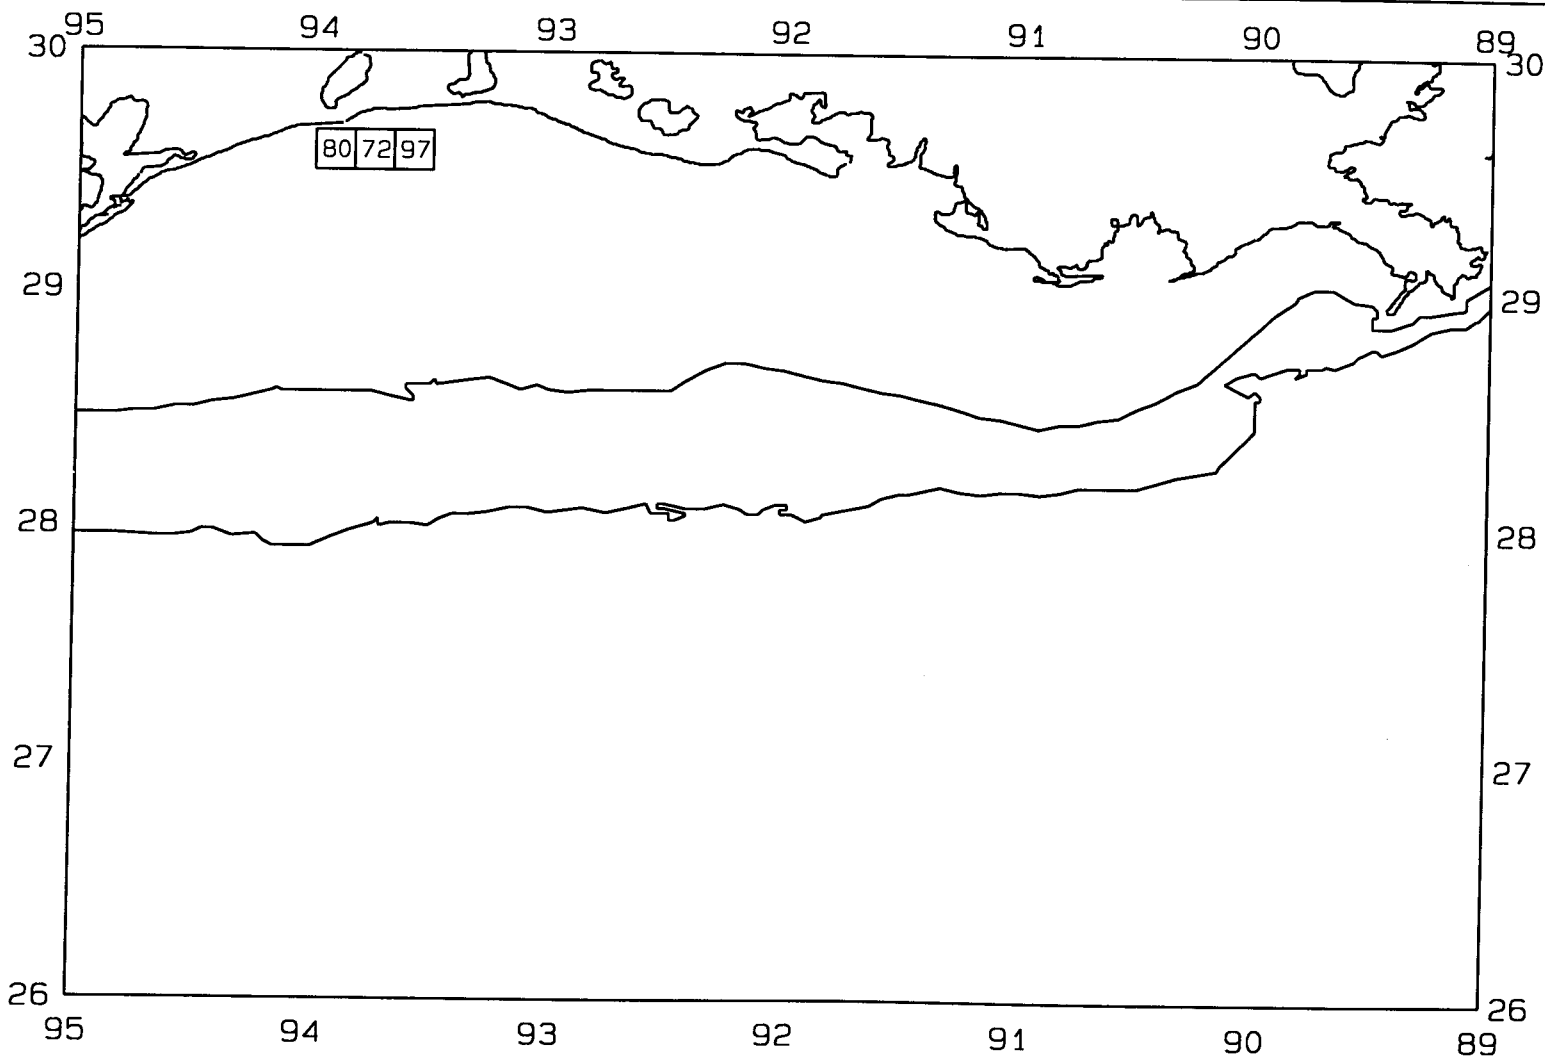

SEAMAP03

SAMPLING DATES FROM 6/02/03 TO 6/04/03

AVERAGE BROWN SHRIMP COUNT PER POUND