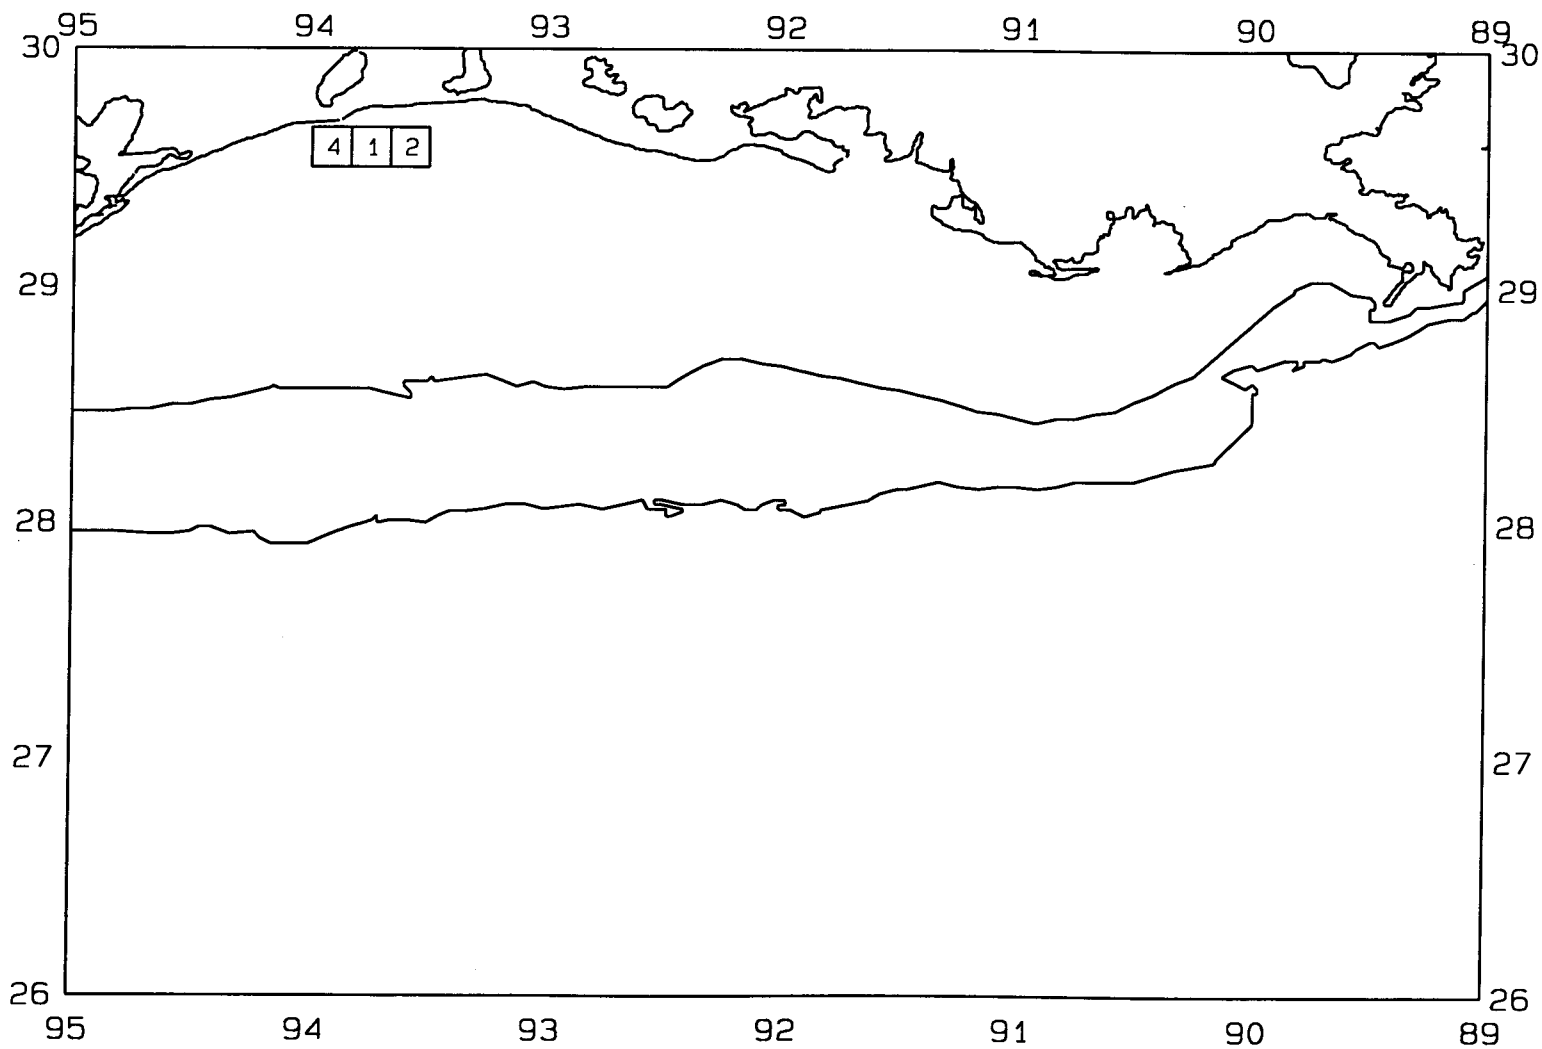

AVERAGE FINFISH CATCH IN POUNDS/HOUR/10

SEAMAP03

SAMPLING DATES FROM 6/02/03 TO 6/04/03

SAMPLING STATIONS

SEAMAP03

SAMPLING DATES FROM 6/02/03 TO 6/04/03

AVERAGE BROWN SHRIMP CATCH IN POUNDS/HOUR

SEAMAP03