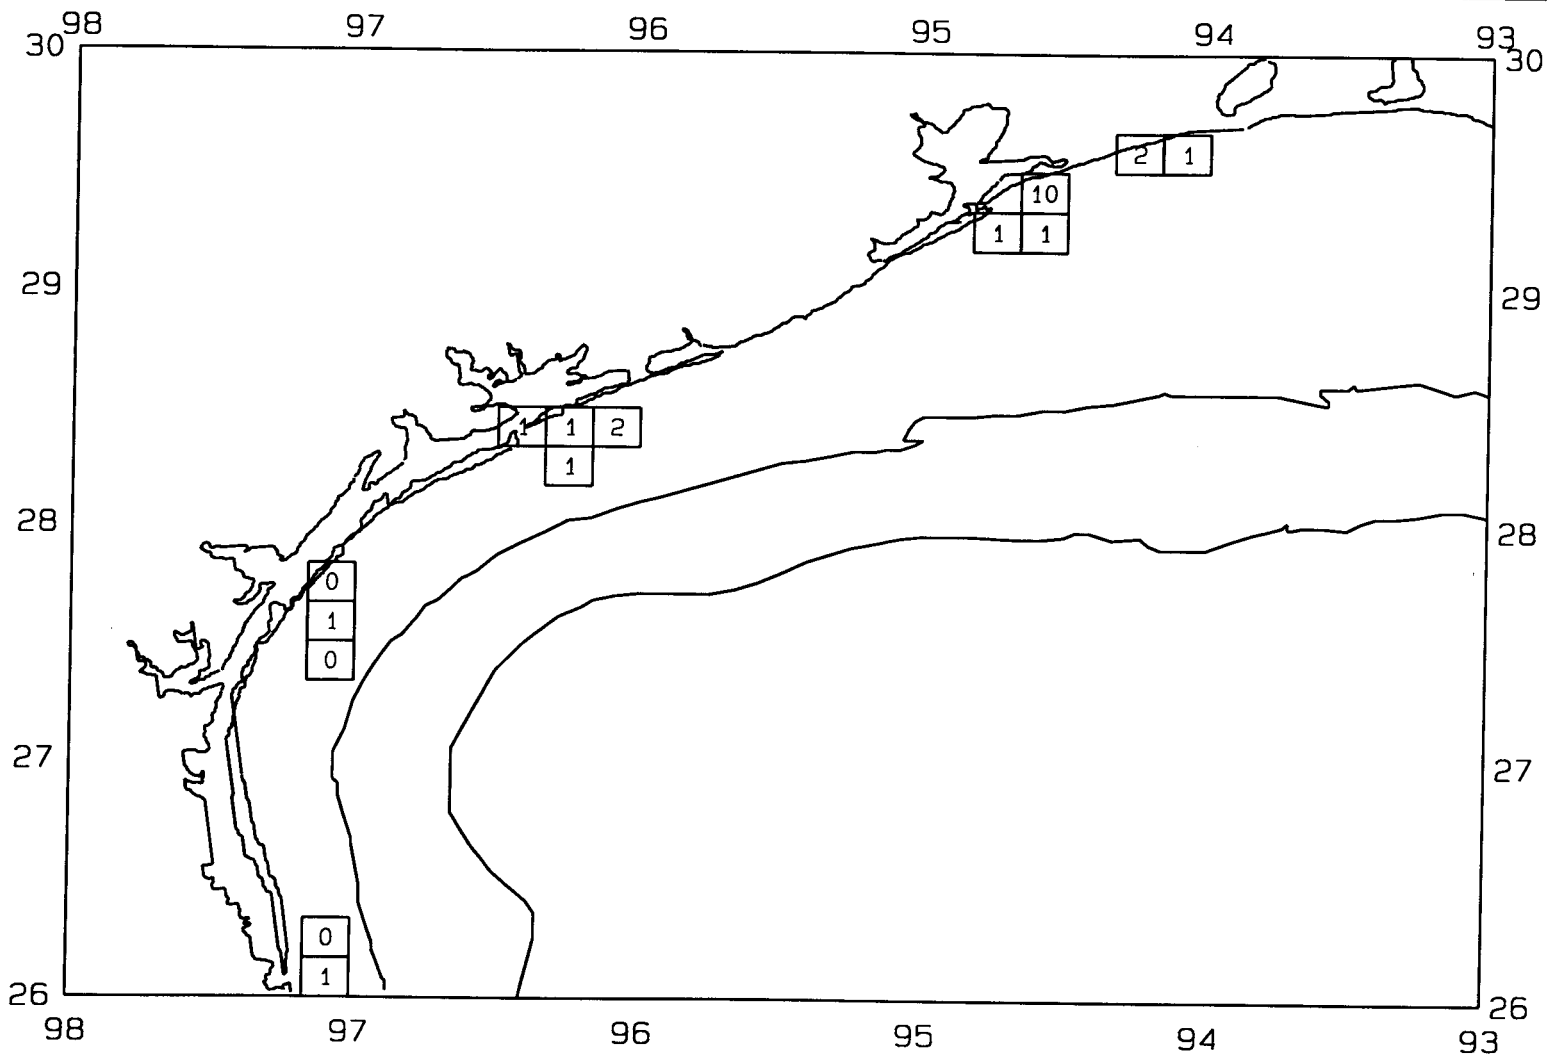

SEAMAP03  
SAMPLING DATES FROM 6/02/03 TO 6/04/03  
SAMPLING STATIONS

SEAMAP03

SAMPLING DATES FROM 6/02/03 TO 6/04/03

AVERAGE BROWN SHRIMP CATCH IN POUNDS/HOUR

SEAMAP03

SAMPLING DATES FROM 6/02/03 TO 6/04/03