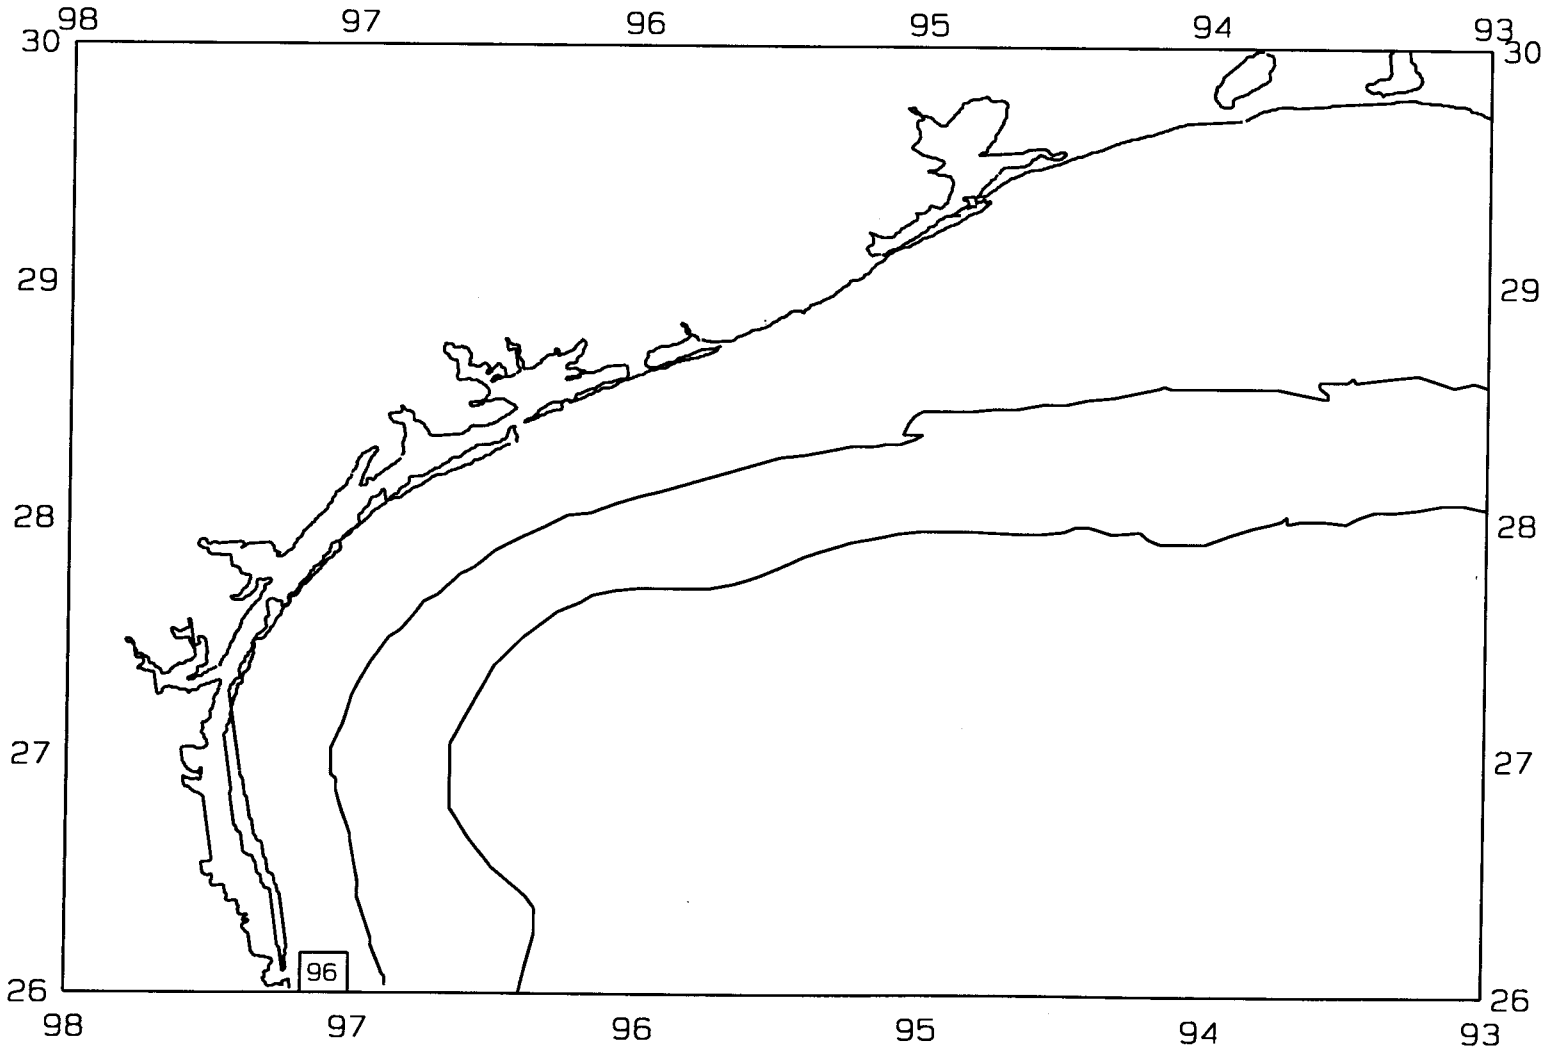

SEAMAP03

SAMPLING DATES FROM 6/02/03 TO 6/04/03

AVERAGE PINK SHRIMP CATCH IN POUNDS/HOUR

SEAMAP03

SAMPLING DATES FROM 6/02/03 TO 6/04/03

AVERAGE PINK SHRIMP COUNT PER POUND

SEAMAP03

SAMPLING DATES FROM 6/02/03 TO 6/04/03