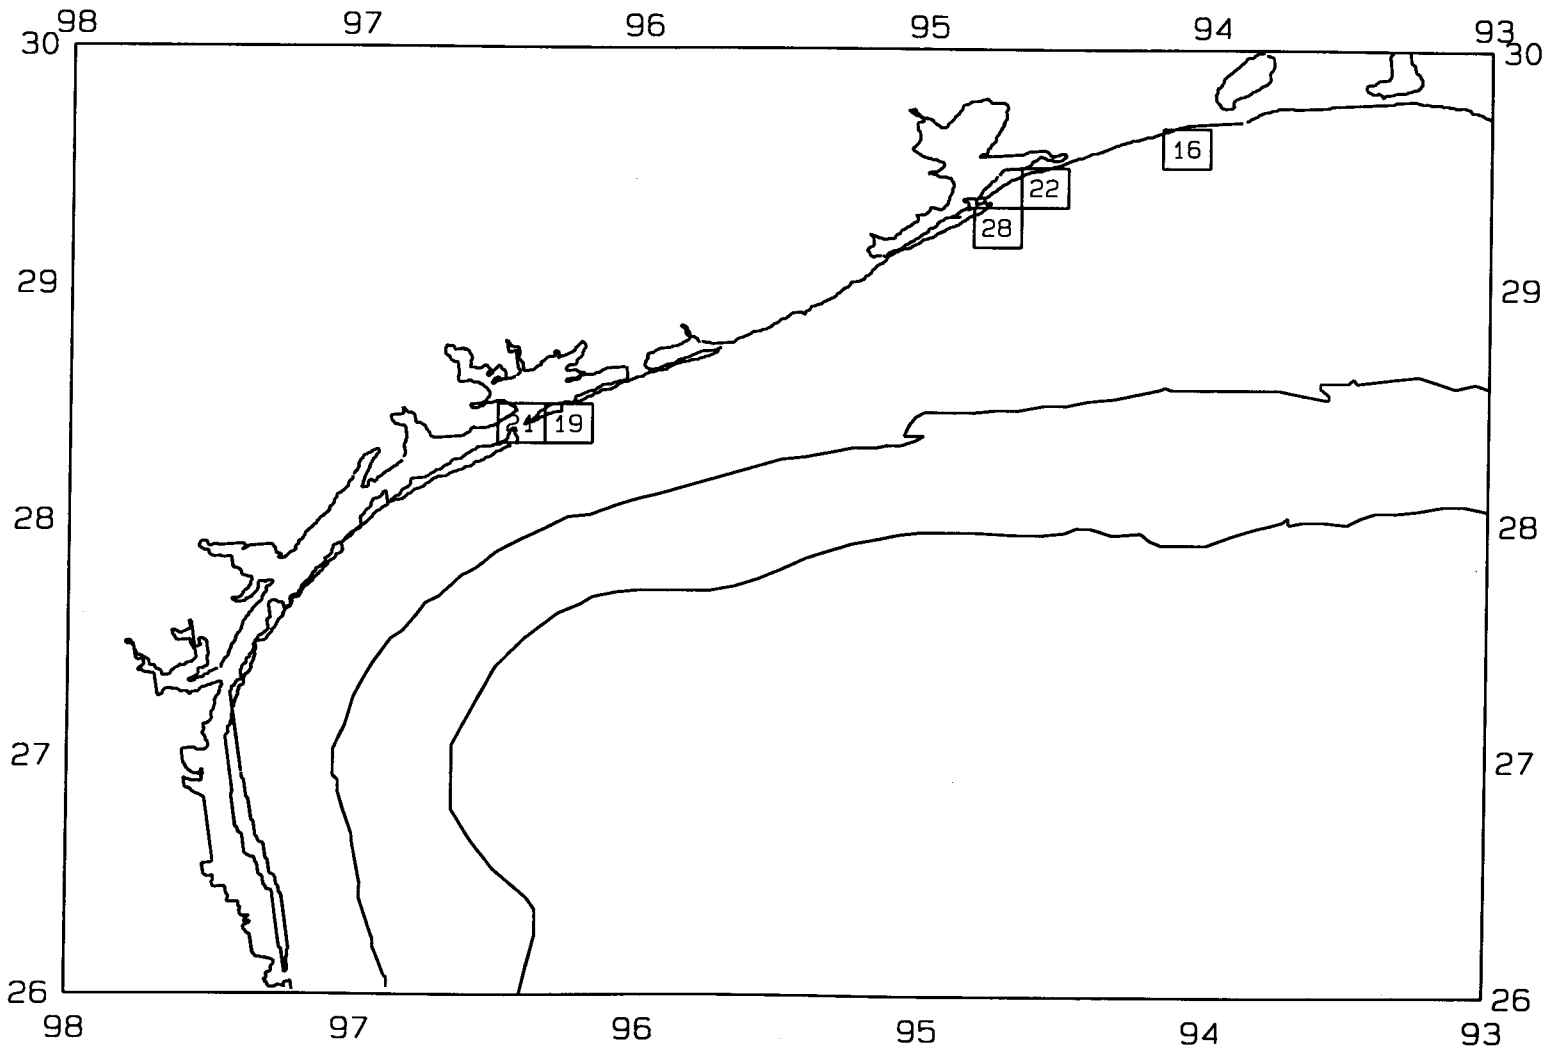

SEAMAP03

SAMPLING DATES FROM 6/02/03 TO 6/04/03

AVERAGE WHITE SHRIMP COUNT PER POUND