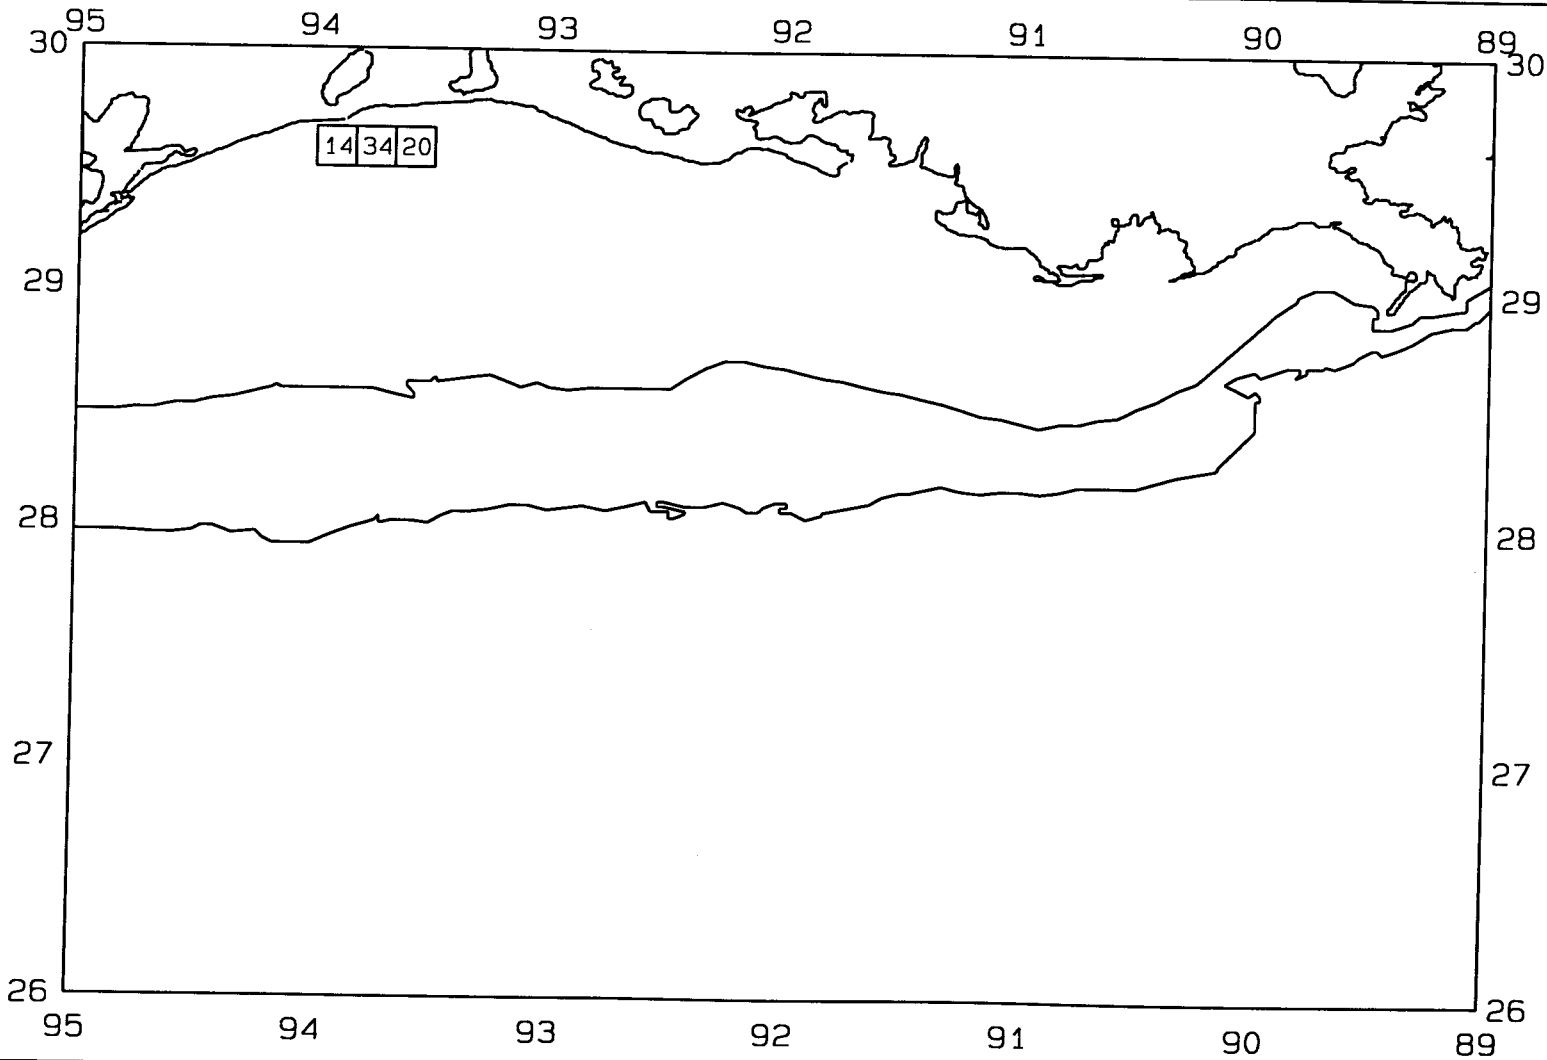

SEAMAP03

SAMPLING DATES FROM 6/02/03 TO 6/04/03

AVERAGE WHITE SHRIMP COUNT PER POUND