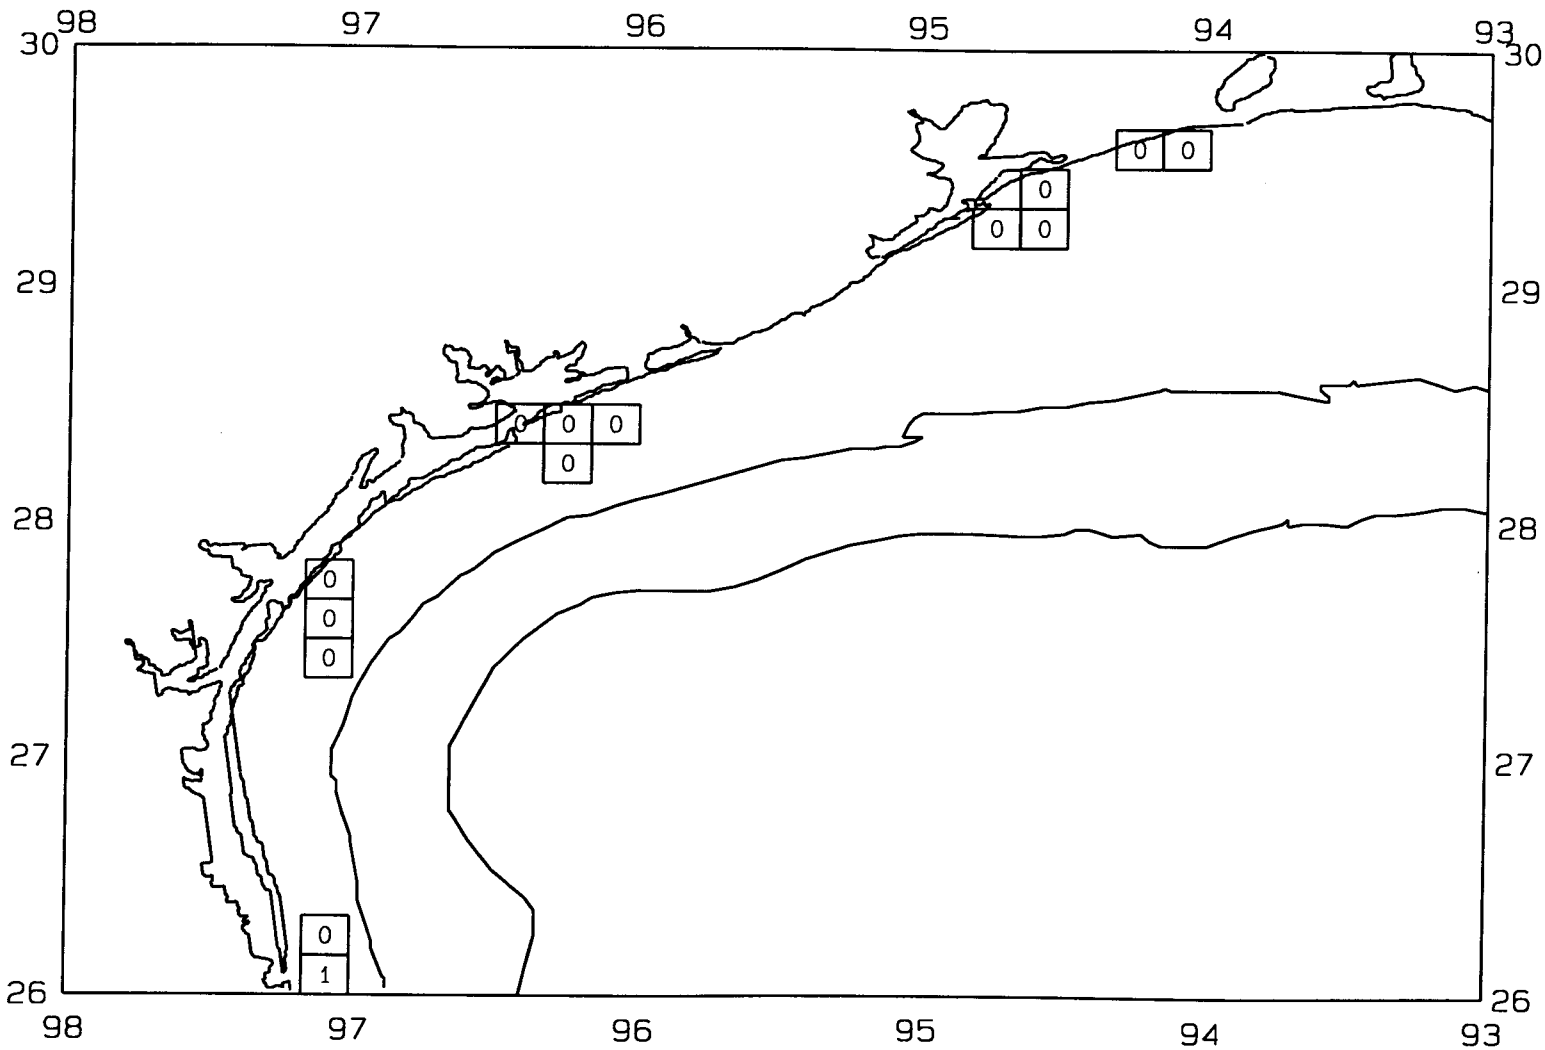

SEAMAP03

SAMPLING DATES FROM 6/02/03 TO 6/04/03

AVERAGE PINK SHRIMP CATCH IN POUNDS/HOUR