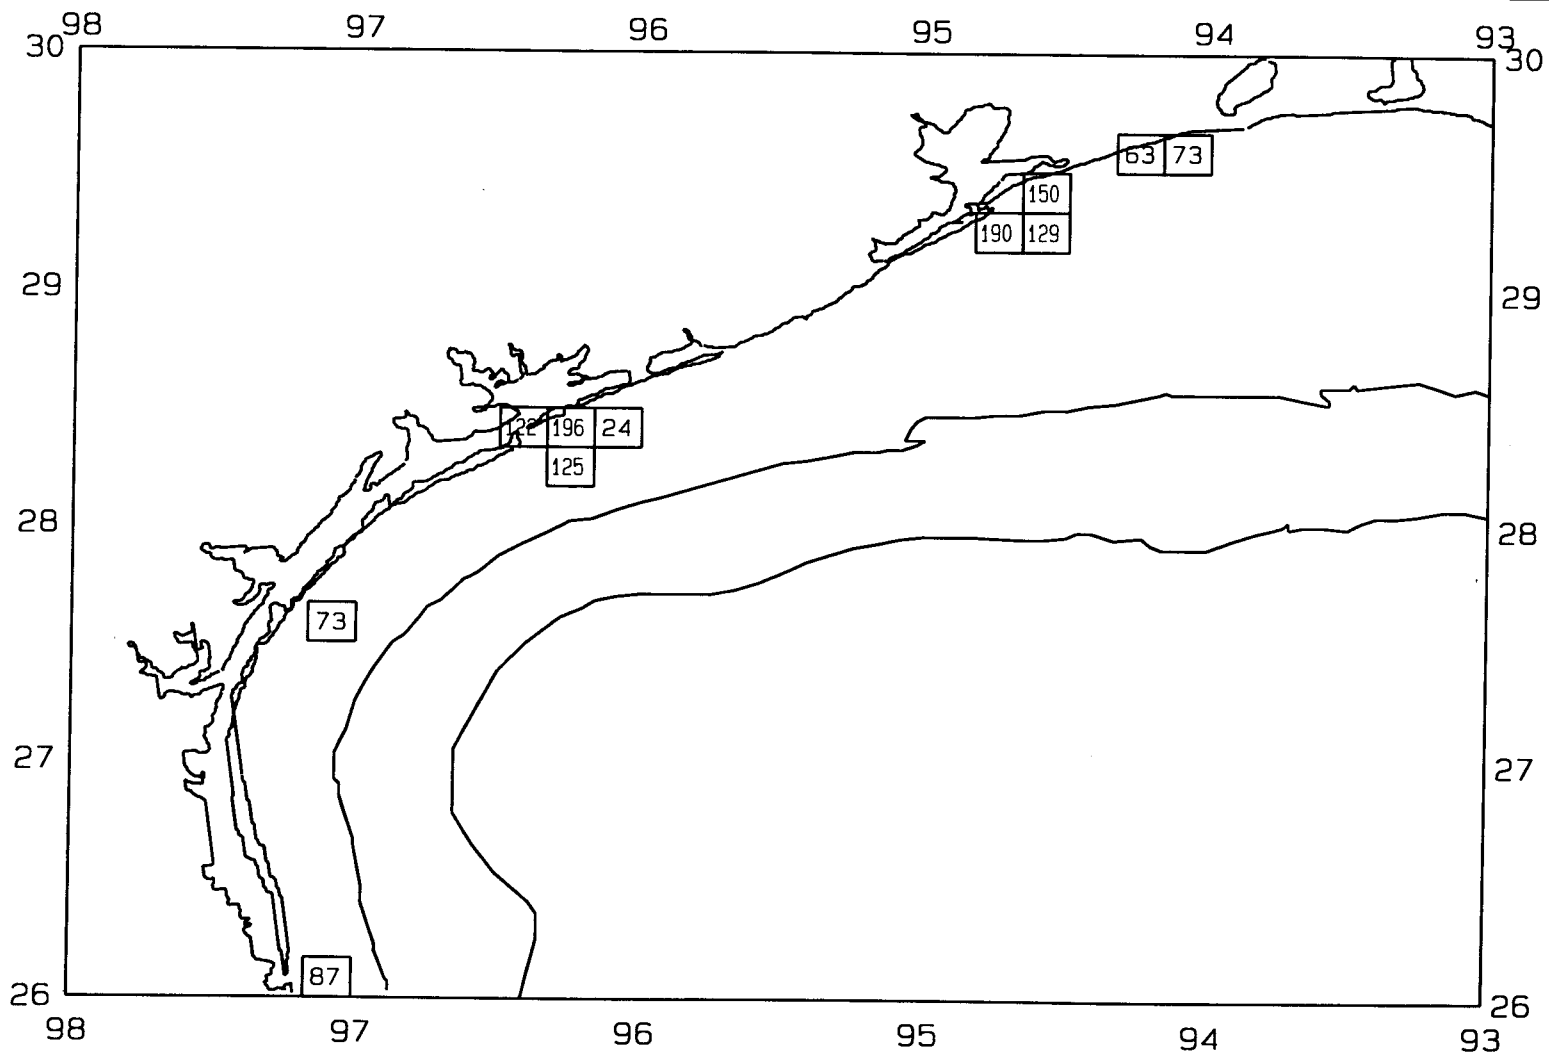

SEAMAP03

SAMPLING DATES FROM 6/02/03 TO 6/04/03

AVERAGE BROWN SHRIMP COUNT PER POUND