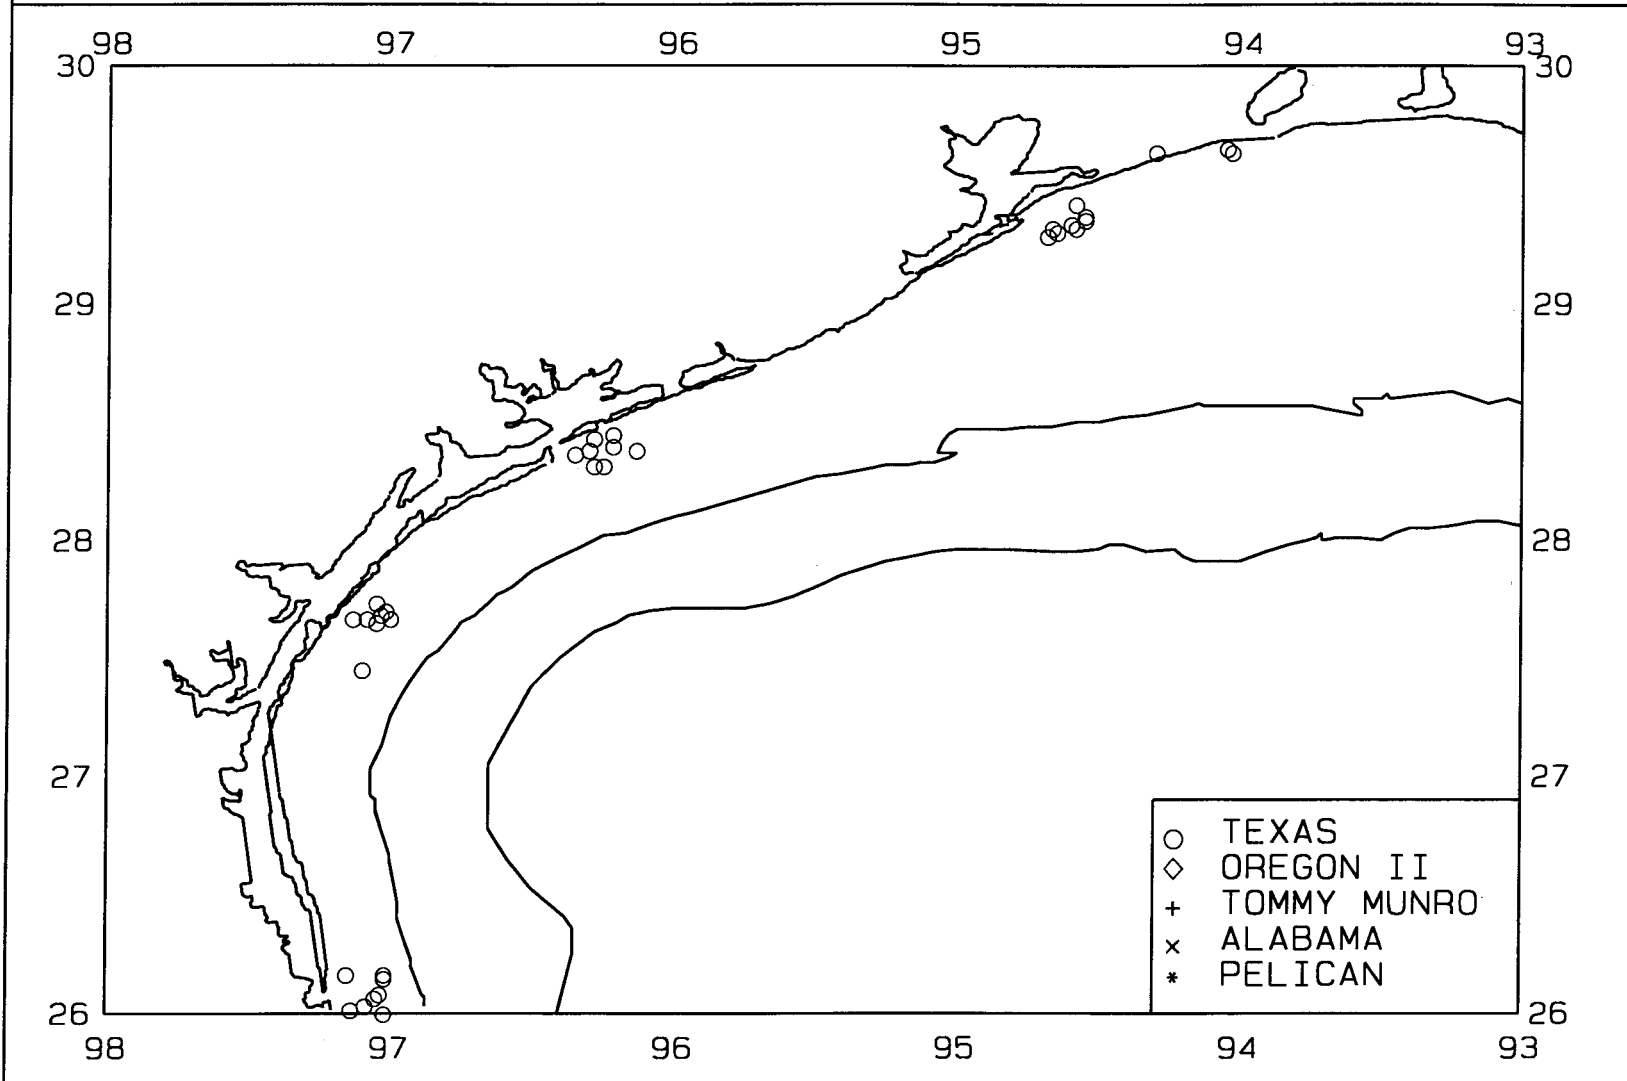

SEAMAP03  
SAMPLING DATES FROM 6/02/03 TO 6/04/03  
SAMPLING STATIONS

SEAMAP03

SAMPLING DATES FROM 6/02/03 TO 6/04/03

AVERAGE BROWN SHRIMP CATCH IN POUNDS/HOUR

SEAMAP03

SAMPLING DATES FROM 6/02/03 TO 6/04/03