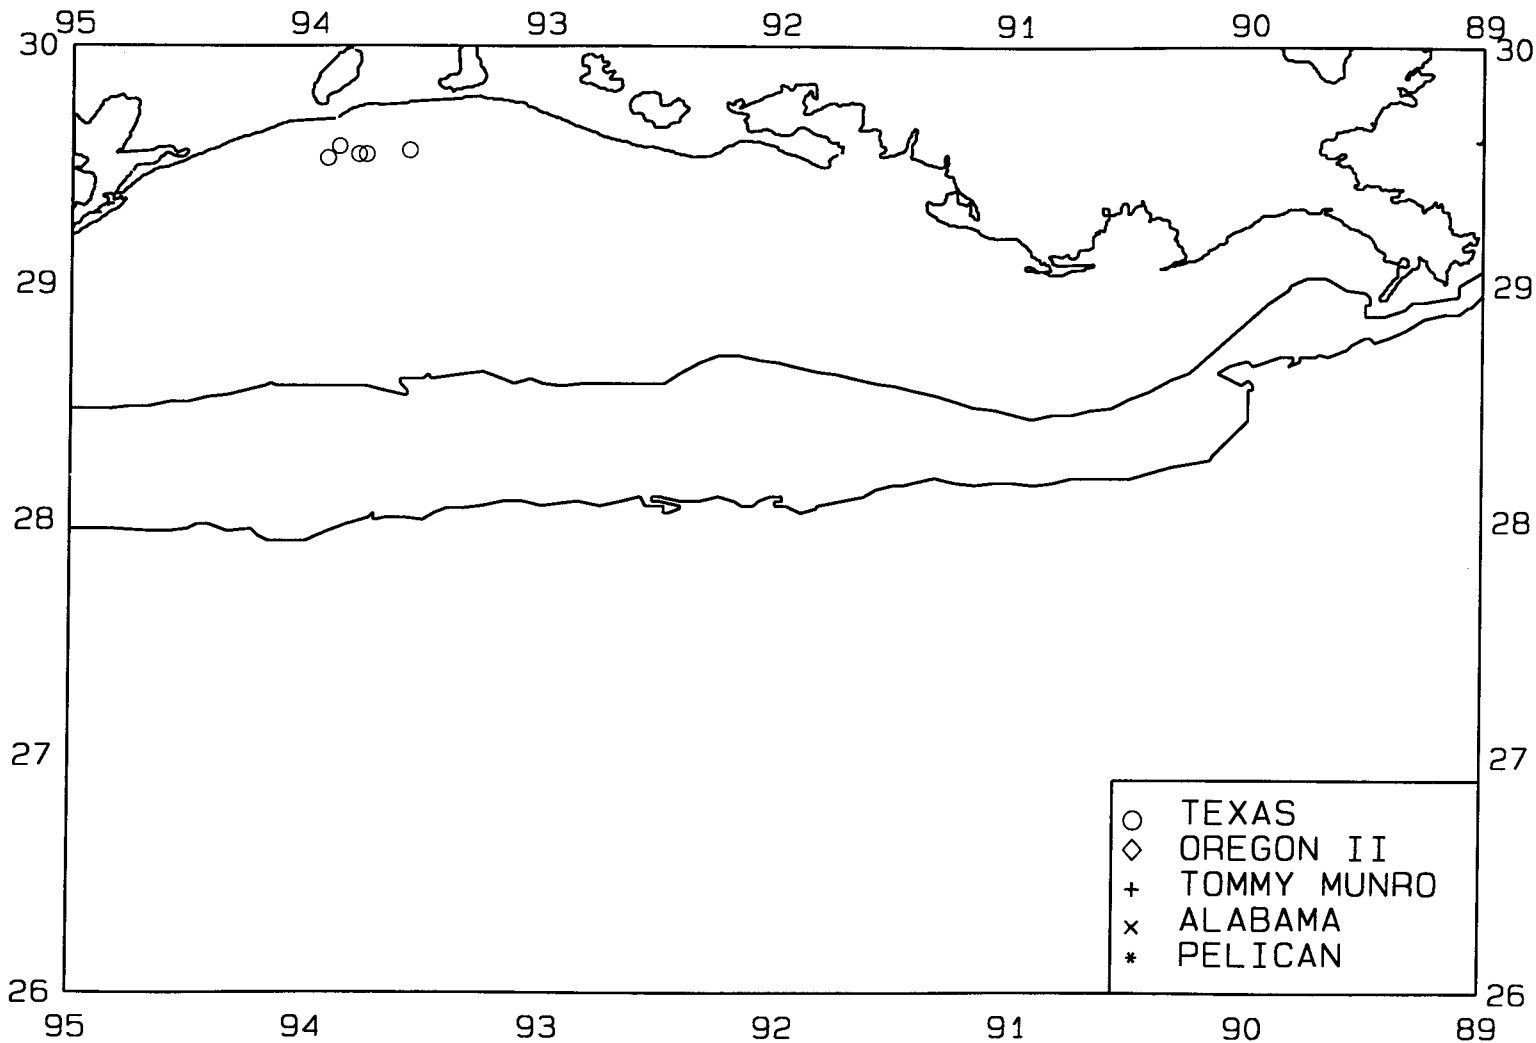

AVERAGE FINFISH CATCH IN POUNDS/HOUR/10

SEAMAP03

SAMPLING DATES FROM 6/02/03 TO 6/04/03

SAMPLING STATIONS

SEAMAP03

SAMPLING DATES FROM 6/02/03 TO 6/04/03

AVERAGE BROWN SHRIMP CATCH IN POUNDS/HOUR

SEAMAP03