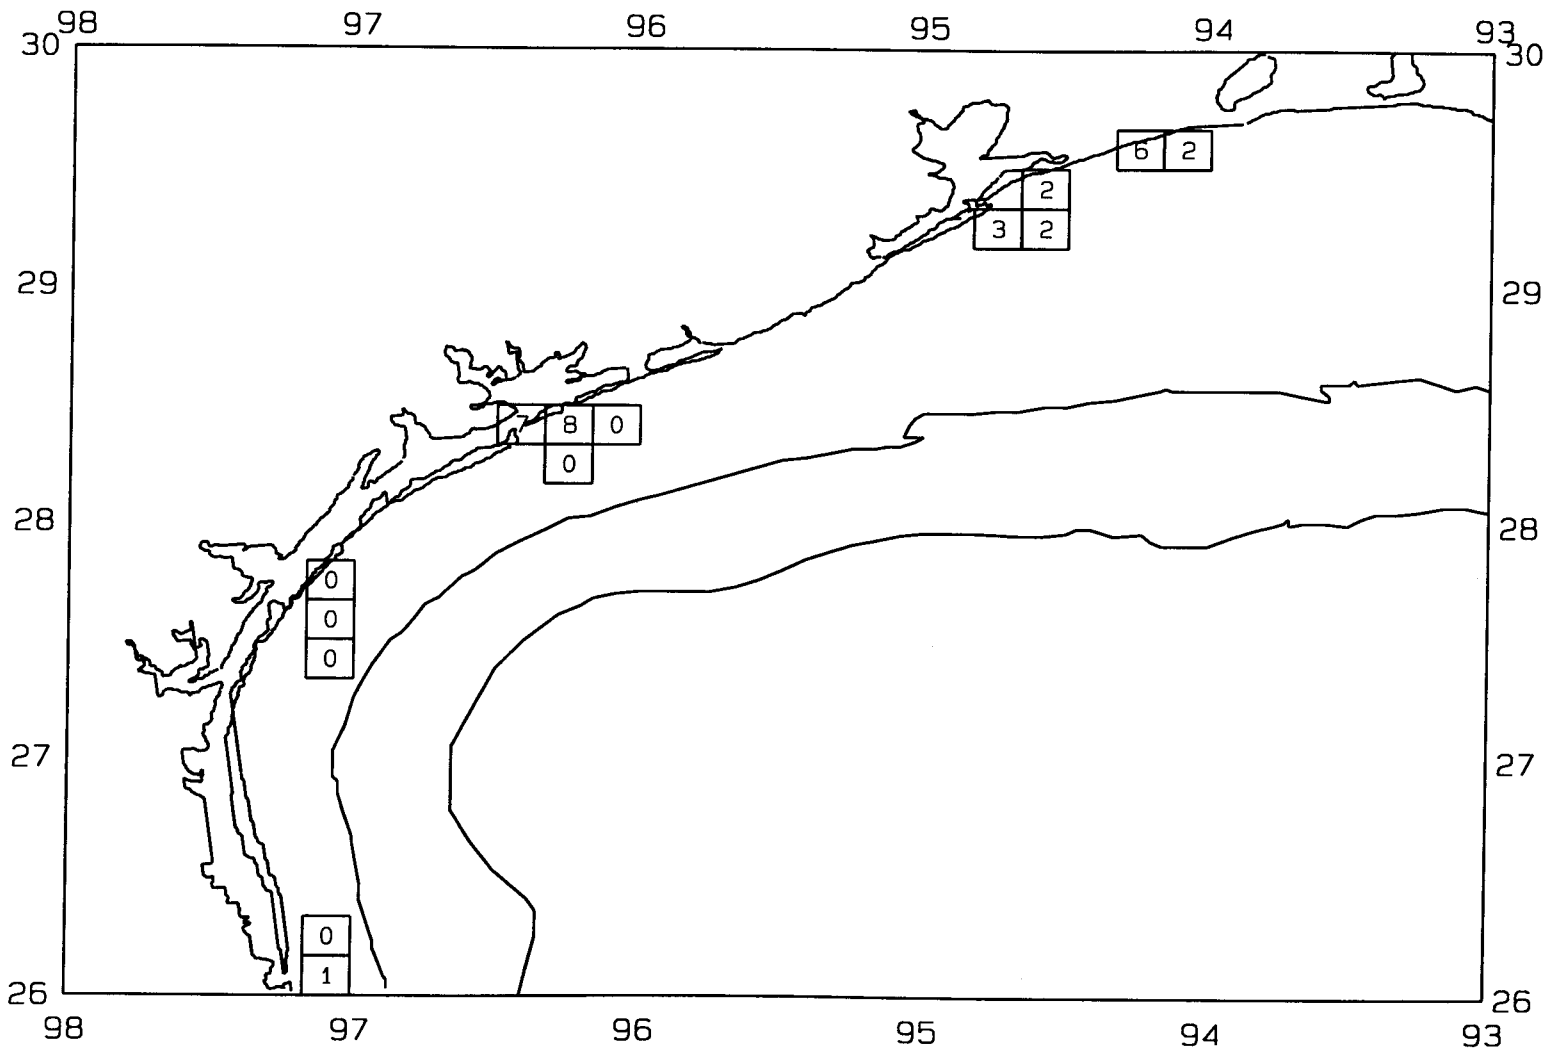

SEAMAP03

SAMPLING DATES FROM 6/02/03 TO 6/04/03

AVERAGE FINFISH CATCH IN POUNDS/HOUR/10