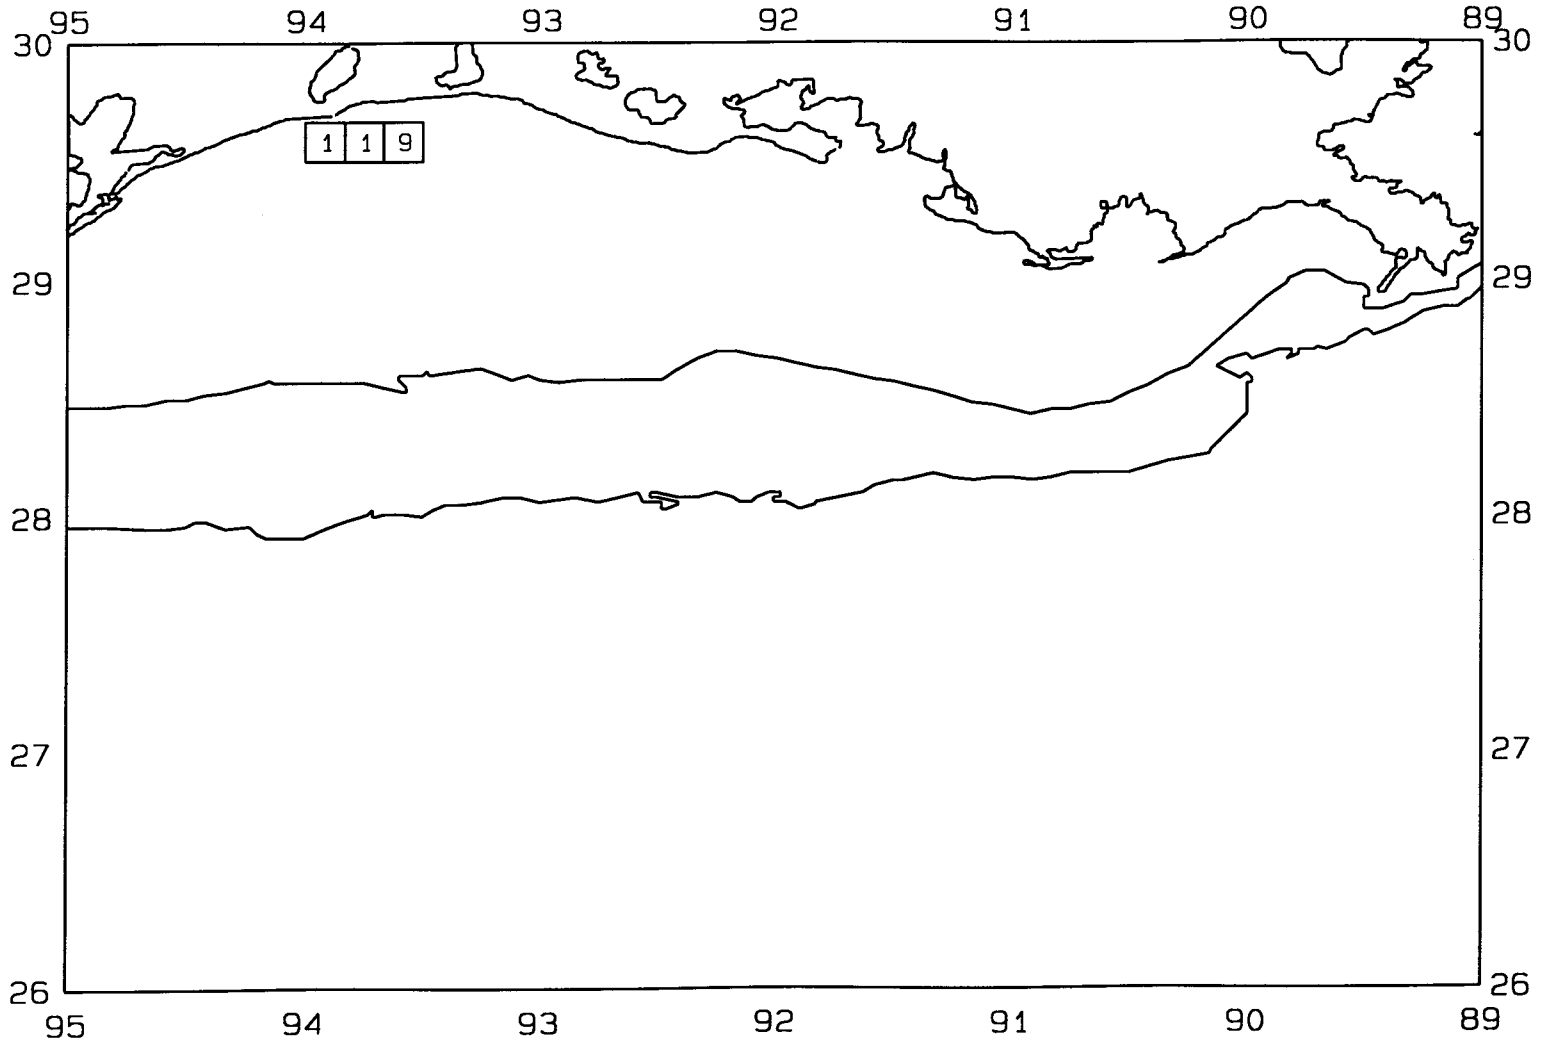

SAMPLING DATES FROM 6/02/03 TO 6/04/03

AVERAGE BROWN SHRIMP COUNT PER POUND

SEAMAP03

SAMPLING DATES FROM 6/02/03 TO 6/04/03

AVERAGE WHITE SHRIMP CATCH IN POUNDS/HOUR

SEAMAP03

SAMPLING DATES FROM 6/02/03 TO 6/04/03